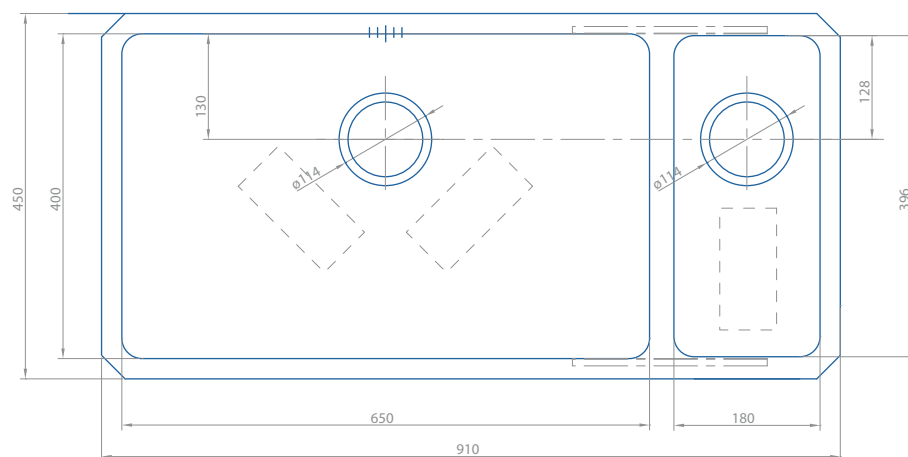

UM2505

Rhombus (LH Main Bowl) 1.5 Bowl Undermount

Features

Lifetime Warranty

CE Approved

910mm x 450mm overall size, 200mm deep main bowl

Internal 650mm x 400mm (main bowl)
180mm x 400mm (small bowl)

ss304 (0.8mm) steel, powder coated underside

Supplied complete with wastes and hygienic overflow

Minimum cabinet width required 1000mm,

Waste disposal compatible

Waste Kit Code:

UKH040

Overflow specifications