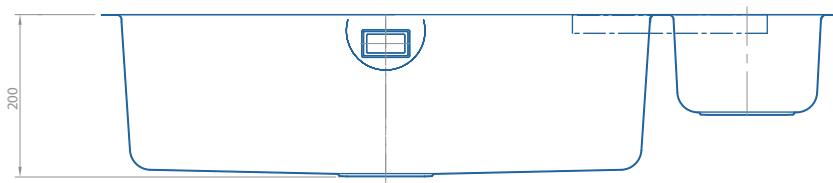

UM2505

Rhombus (LH Main Bowl) 1.5 Bowl Undermount

Features

Lifetime Warranty

CE Approved

910mm x 450mm overall size, 200mm deep main bowl

Internal 650mm x 400mm (main bowl)
180mm x 400mm (small bowl)

ss304 (0.8mm) steel, powder coated underside

Supplied complete with wastes and hygienic overflow

Minimum cabinet width required 1000mm,

Waste disposal compatible

Waste Kit Code:

UKH040

Overflow specifications